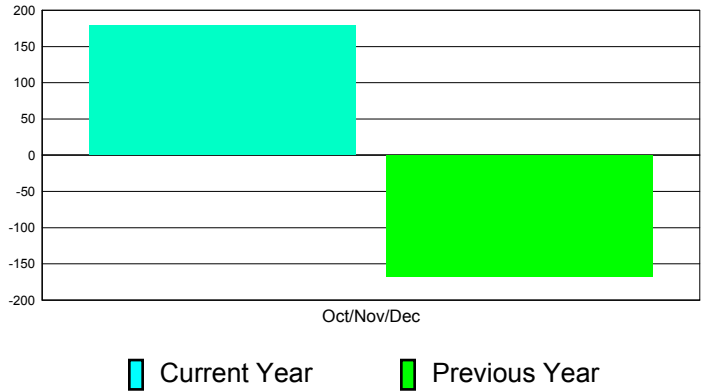

Comparison of Membership Gain/Loss

Current Year Compared to the Previous Year