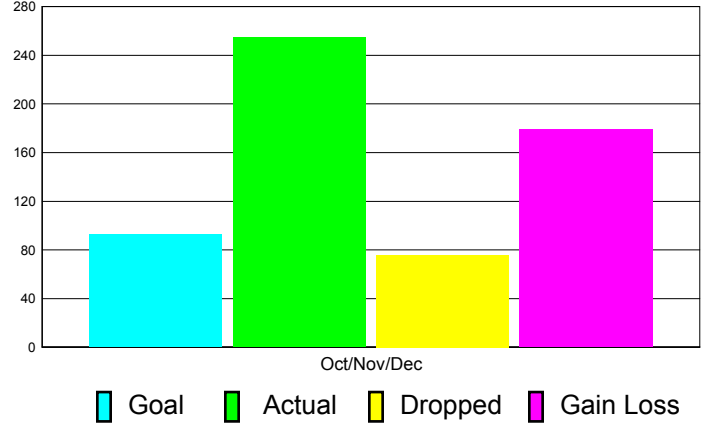

Membership Results 2011-2012

Goal, New, Dropped, Gain/Loss