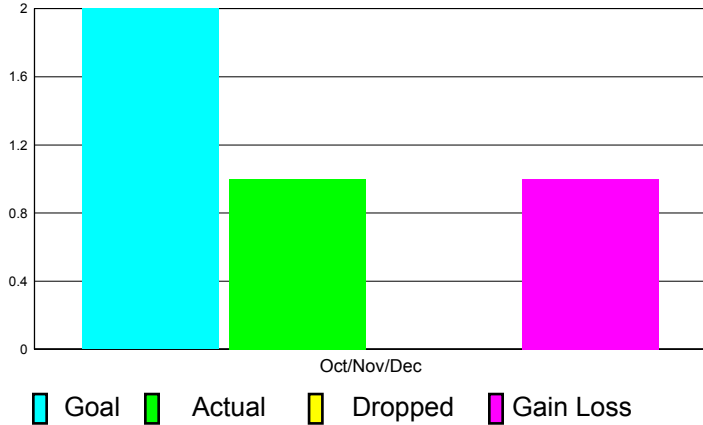

GMT Reports for District (or Undistricted) **District 305 N2**

GMT: VINOD KHANNA

Location: PAKISTAN

GMT CA: 6

CLUBS

**Club Results
2011-2012**

**Clubs
2010-2011**

Month	New Club Goal	Actual New Clubs	Actual Dropped Clubs	Gain/Loss of Clubs	Gain/Loss of Clubs
Oct/Nov/Dec	2	1	0	1	0
Totals	2	1	0	1	0

Club Results 2011-2012

Goal, New, Dropped, Gain/Loss

Comparison of Club Gain/Loss

Current Year Compared to the Previous Year

YTD Status Quo Clubs 2010-2011

Status Quo Clubs Compared to Status Quo Members

MEMBERSHIP